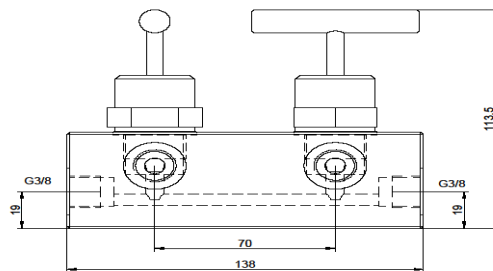

End plug<sup>1)</sup>

XV 8183R03

Connecting fittings<sup>1)</sup>

XVER 12 3/8 XVEG 12 3/8

3-Way distributor

VM 601.8

Application: For independent control of an arbitrary number of cylinders

Function: 2 independent cylinders can be connected directly to each distributor at connections 2 and 3. The individual units can be interlinked by connection fittings