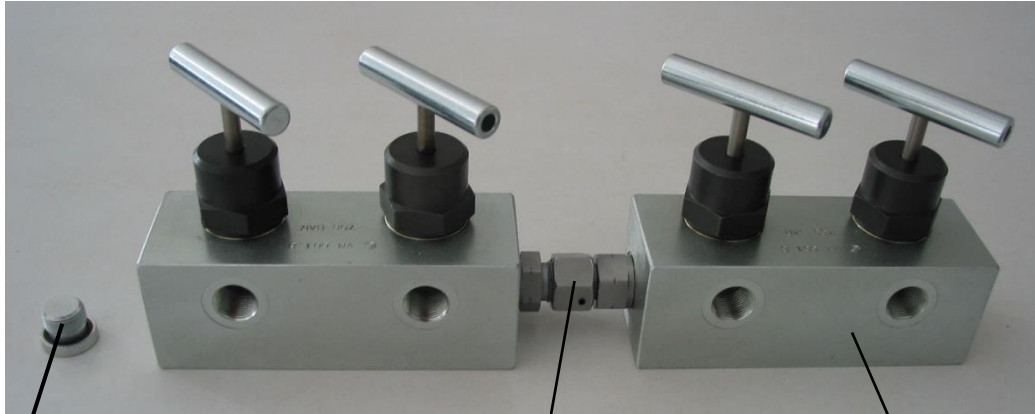

## 3-Way distributor valve VM 601.8

**G 3/8**

**16 l/min**

**700 bar**

**Rent Service:** Jacks with  
locking ring, flat jacks  
pumps etc.

**We are your professional partner when it comes to heavy loads.**

End plug<sup>1)</sup>

XV 8183R03

Connecting fittings<sup>1)</sup>

XVER 12 3/8 XVEG 12 3/8

3-Way distributor

VM 601.8

Application: For independent control of an arbitrary number of cylinders

Function: 2 independent cylinders can be connected directly to each distributor at connections 2 and 3. The individual units can be interlinked by connection fittings