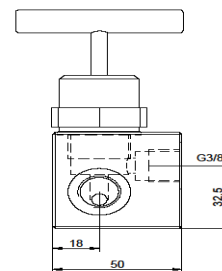

End plug<sup>1)</sup>

XV 8183R03

Connecting fittings<sup>1)</sup>

XVER 12 3/8 XVEG 12 3/8

3-Way distributor

VM 601.8

Application: For independent control of an arbitrary number of cylinders

Function: 2 independent cylinders can be connected directly to each distributor at connections 2 and 3. The individual units can be interlinked by connection fittings